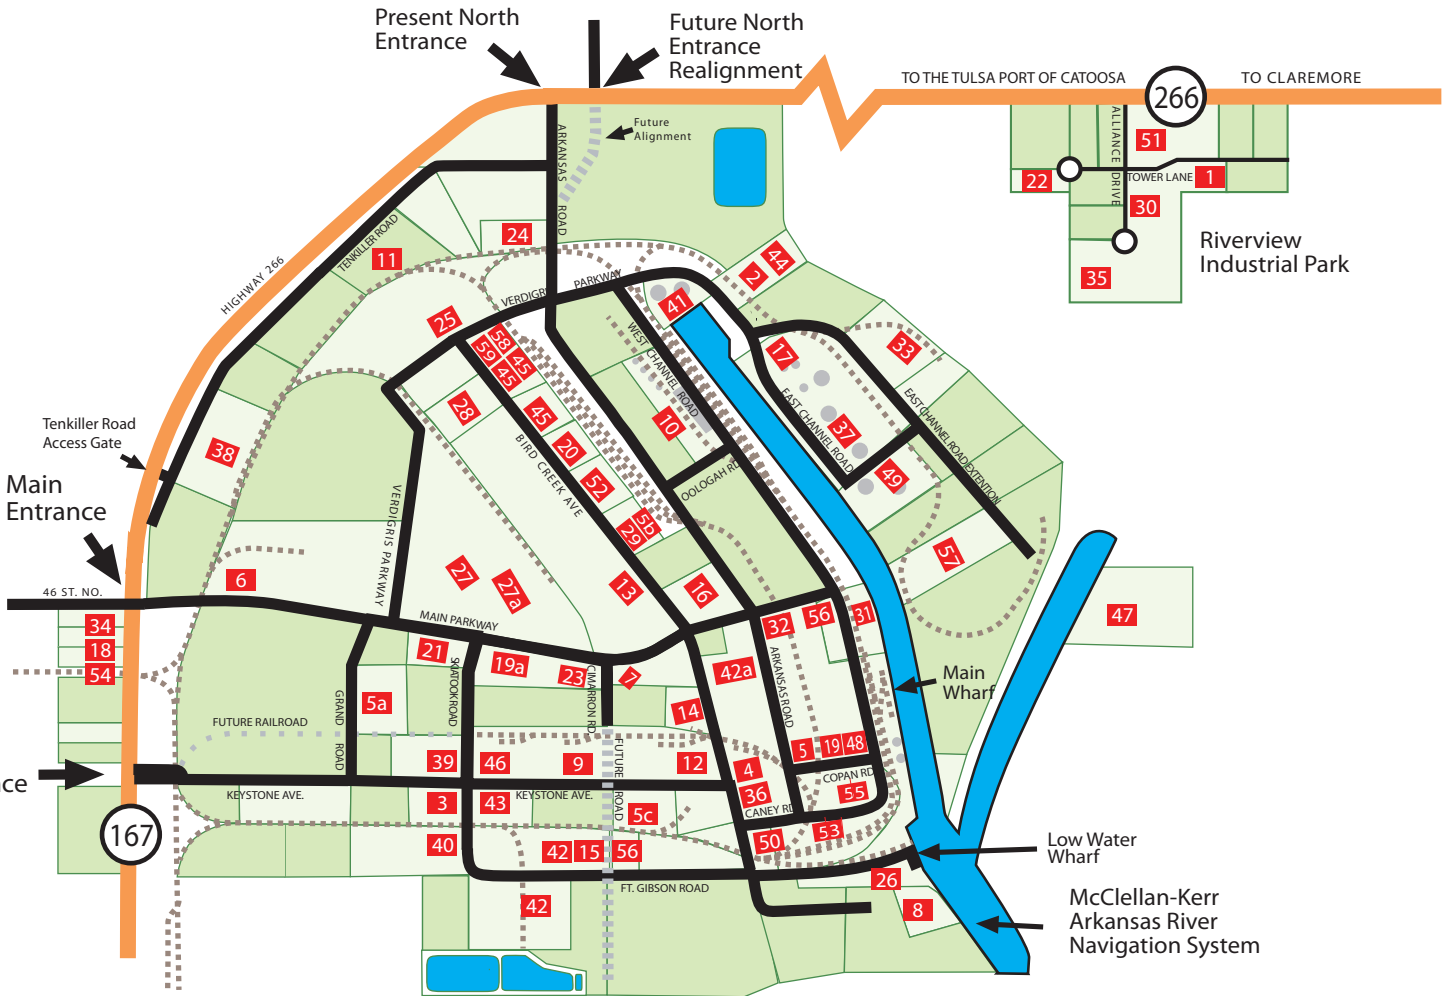

Port Industrial Park Map & Industries

Port Industries

Acme Manufacturing, Fabrication Division	1	Heater Specialists (HSI)	60	Solvay Fluorides, Inc.	40
Advance Research Chemicals, Inc.	3	Hudson Solid Surfaces	21	Sooner Coating	58
Agri-Nutrients, Inc.	4	Hughes Lumber Co.	20	Southern Missouri Oil Co.	41
Air Products and Chemicals	39	Insulation Specialists of Tulsa, Inc.	29	Steel and Pipe Supply Co., Inc.	42
Air-X-Changers Administration and Sections Shipping	5	Johnny's Quick Stop	34	Steel and Pipe Supply, Coil Processing Division	42a
Air-X-Changers Cooler Shipping	5a	Linde BOC Process Plants, LLC	12	Steel Coil Services, Div. of Fintube Technologies Inc.	43
Air-X-Changers Receiving	5b	LMI Aero Space Dist. Center	21	Stone Mountain Bistro	18
Air-X-Changers Employment and Human Resources	5c	Low Water Wharf	26	Subway Sandwich Shop	18
Alcan Packaging	25	Macsteel, USA	14	Summit Industries	44
Ameri-Ti	59	Main Wharf	31	Superior Supply and Steel	32
Arkansas River Historical Society Museum	7	Matrix Service, Inc. - Fab Division	27	Syntroleum	11
Bayou Steel Corp.	8	Matrix Service, Inc. - Repair Division	27a	Taylor Crane and Rigging	52
Brenntag Souhwest, Inc.	2	Matrix Service, Inc. - Tank Construction	27a	Taylor Rigs	46
Cargill Steel Service Center	9	Miles Shipping Corp.	28	Terra Nitrogen	47
ConAgra International Fertilizer Company	10	Oklahoma Central Credit Union	54	Tuloma Stevedoring, Inc.	48
Daylight Donuts	18	Peavey Co.	31	Tulsa Technology Center	18
DeBruce	57	Peavey Elevator	55	UPS Supply Chain Solutions	16
Delphi Catalyst	6	Port Authority Offices	7	Upton Manufacturing	23
Elite Manufacturing	61	Praxair, Inc.	35	Valero	33
Erlanger Tubular Corp.	13	Reinforced Earth Co.	36	Valmont Coating - Oklahoma Galvanizing, Inc.	30
Flat Rolled Steel, Inc.	48	Reinforcing Services, Inc.	36	Wellman Products	38
Fleming Building Co., Inc.	15	Safety-Kleen Systems Inc.	37	Westway Terminal Co. Inc.	49
Galaxy Chemicals	22	Screw Compression Systems, Inc.	45	Woolslayer Companies, Inc., Portasemli Division	50
GEA Rainey Corp.	19	SemMaterials (Formerly Frontier)	17	Zebco	
GEA Rainey Corp., Fintube Division	19a	SemMaterials (Formerly Koch)	24	51Acme Manufacturing, Fabrication Division	