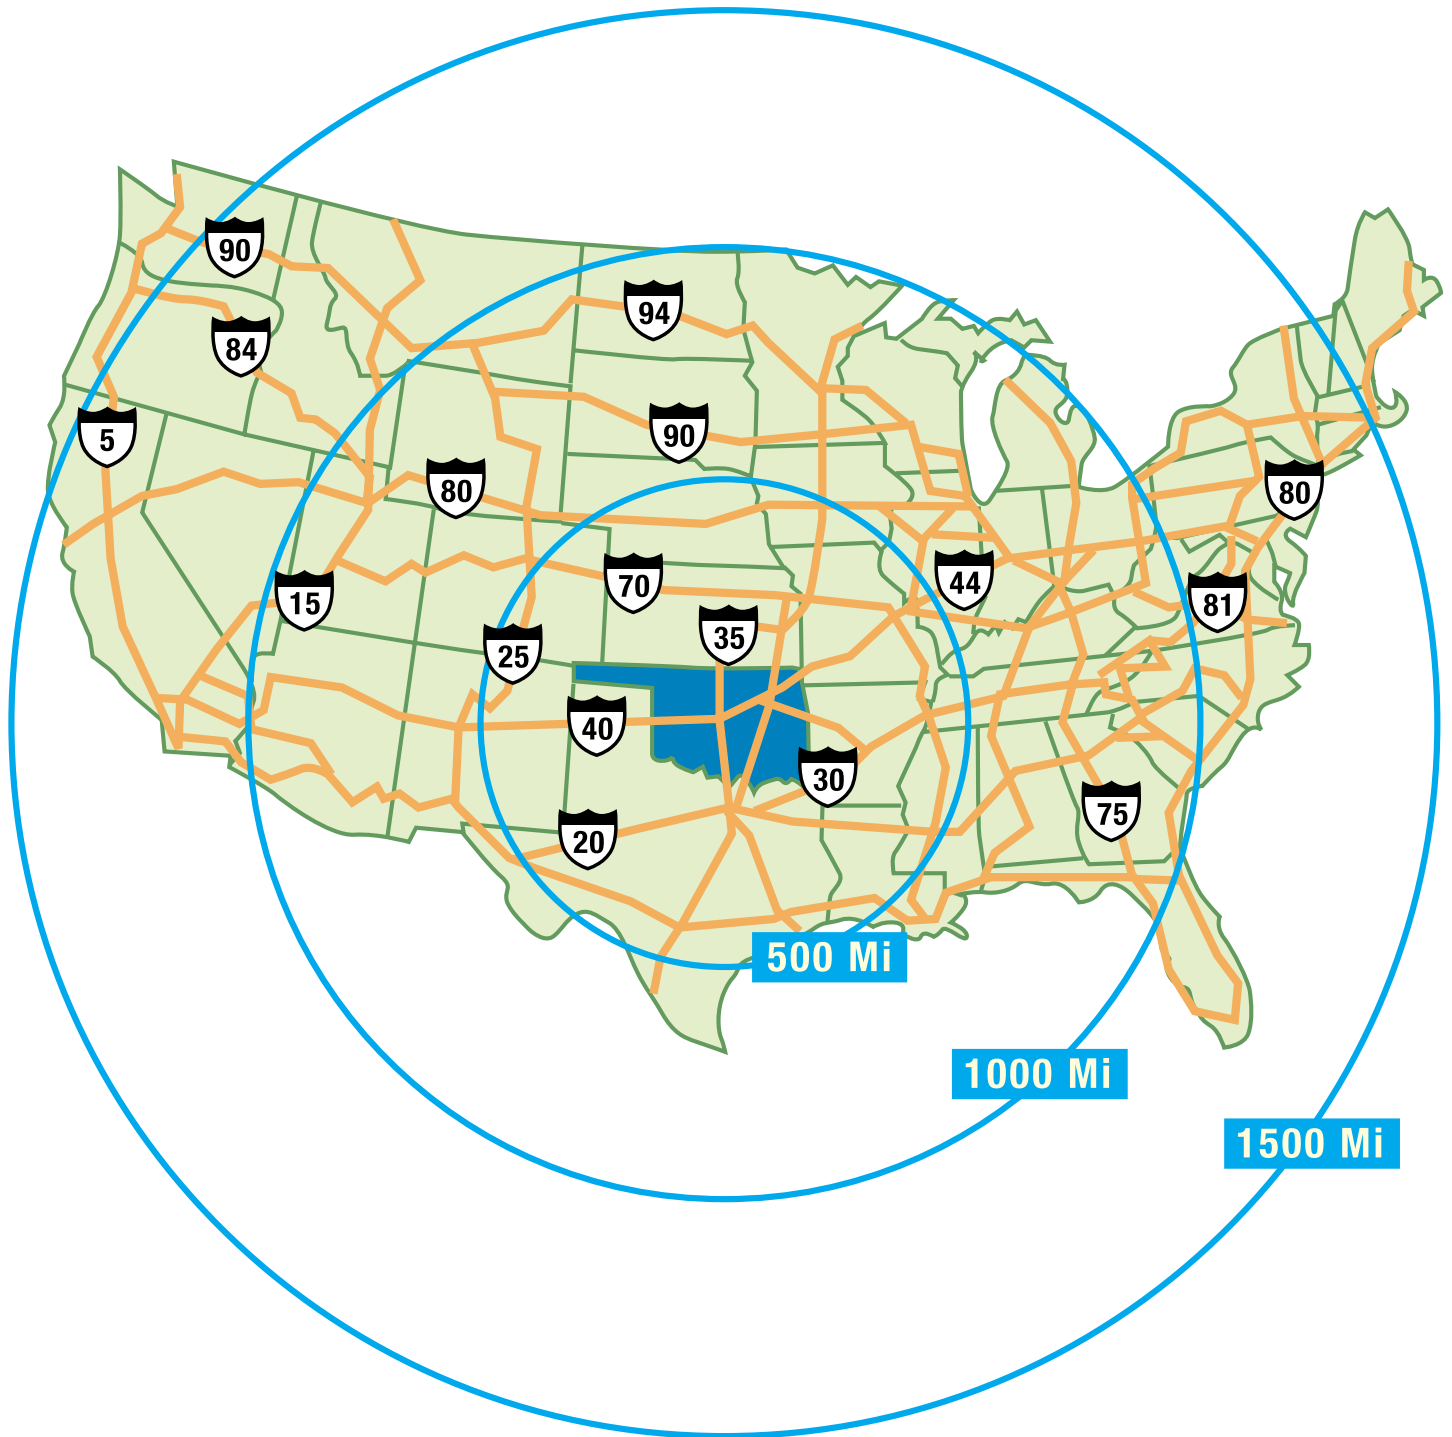

# US Highway Map

**For further news and information:**

Contact Alan Vierthaler at the Tulsa Port of Catoosa at (918) 266-2291, by fax at (918) 266-7678 or e-mail at [alan@tulsaport.com](mailto:alan@tulsaport.com)